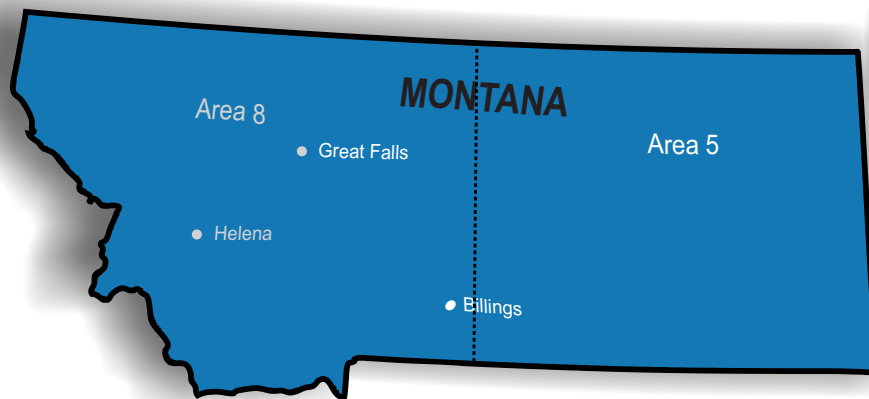

Great Plains®
Analytical Laboratory

9503 N. Congress Avenue • Kansas City, MO 64153
816.891.7337 • www.gpalab.com • gpalab@gpalab.com

Cell: 316.617.7883

Fax: 816-891-7606

LEGEND

— State Borders

Hard Red Spring Wheat Areas

Hard Red Spring Wheat